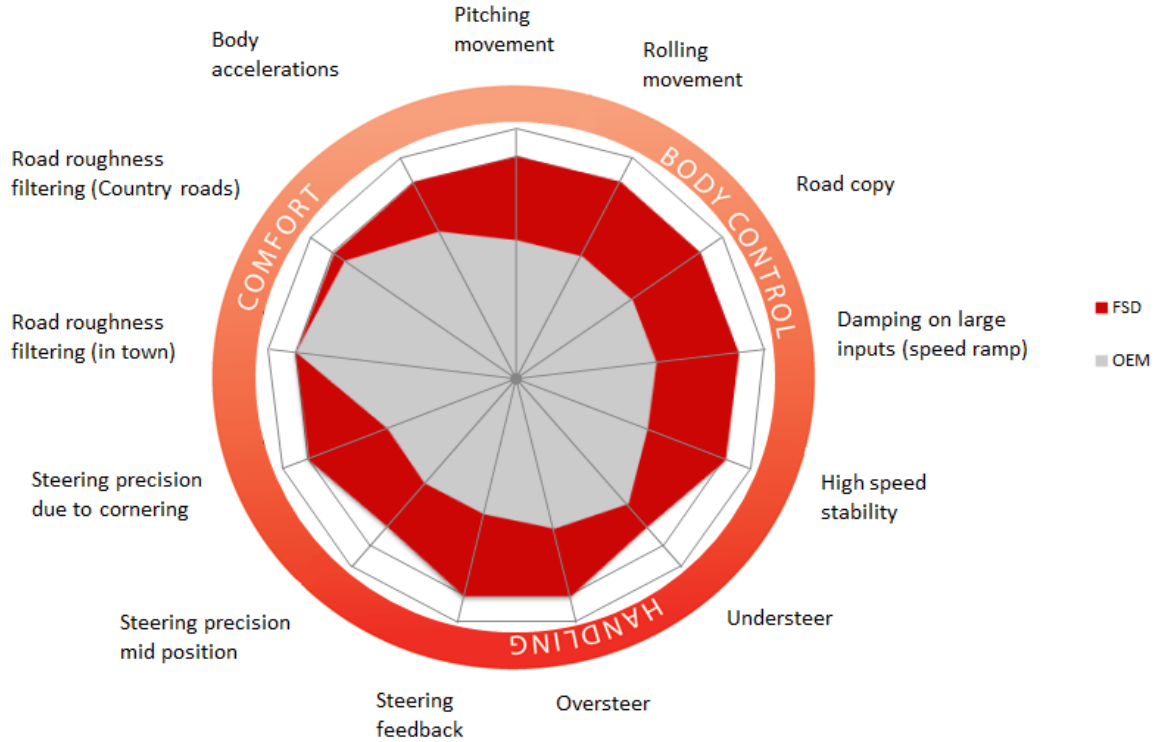

BMW					
3-Series F30					
3-Series F30 excl. M-Technik, xDrive & EDC (Electronic Damper Control)	12-	FSD	Kit	2100-4142	
		Sport	Front	8741-1569Sport	i
			Rear	8240-1294Sport	i
Sport Kit	Kit	I.D.			
3-Series F30 excl. M3, with M-Technik excl. xDrive & EDC (Electronic Damper Control)	11-	FSD	Kit	2100-4156	
		Sport	Front	8741-1582Sport	i
			Rear	8240-1298Sport	i
Sport Kit	Kit	I.D.			

Ride and handling report KONI FSD vs. Original (standard suspension)

Ride and handling report KONI FSD vs. Original (M-Technik suspension)