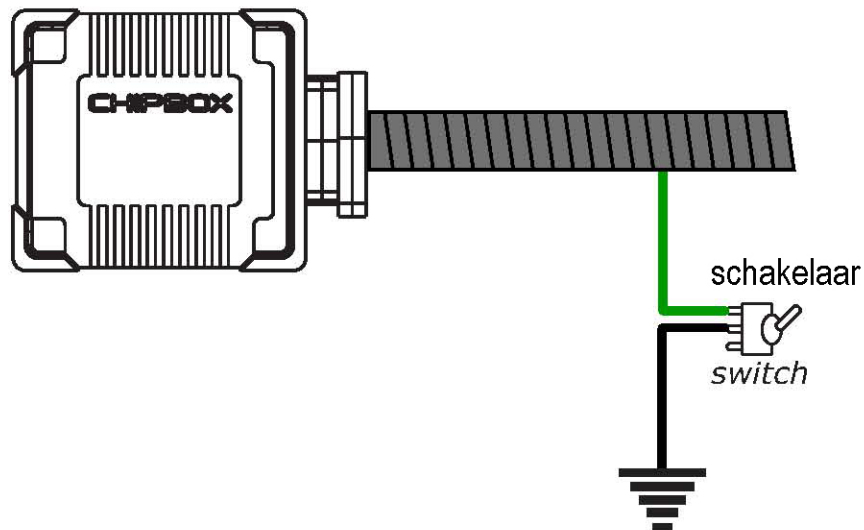

Switch Schakelaar

Wireless