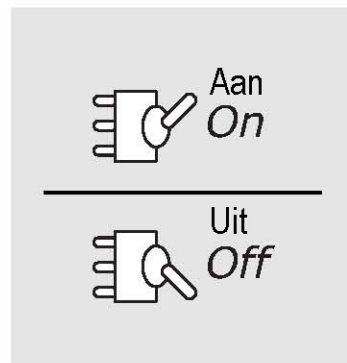

Switch Schakelaar

Wireless